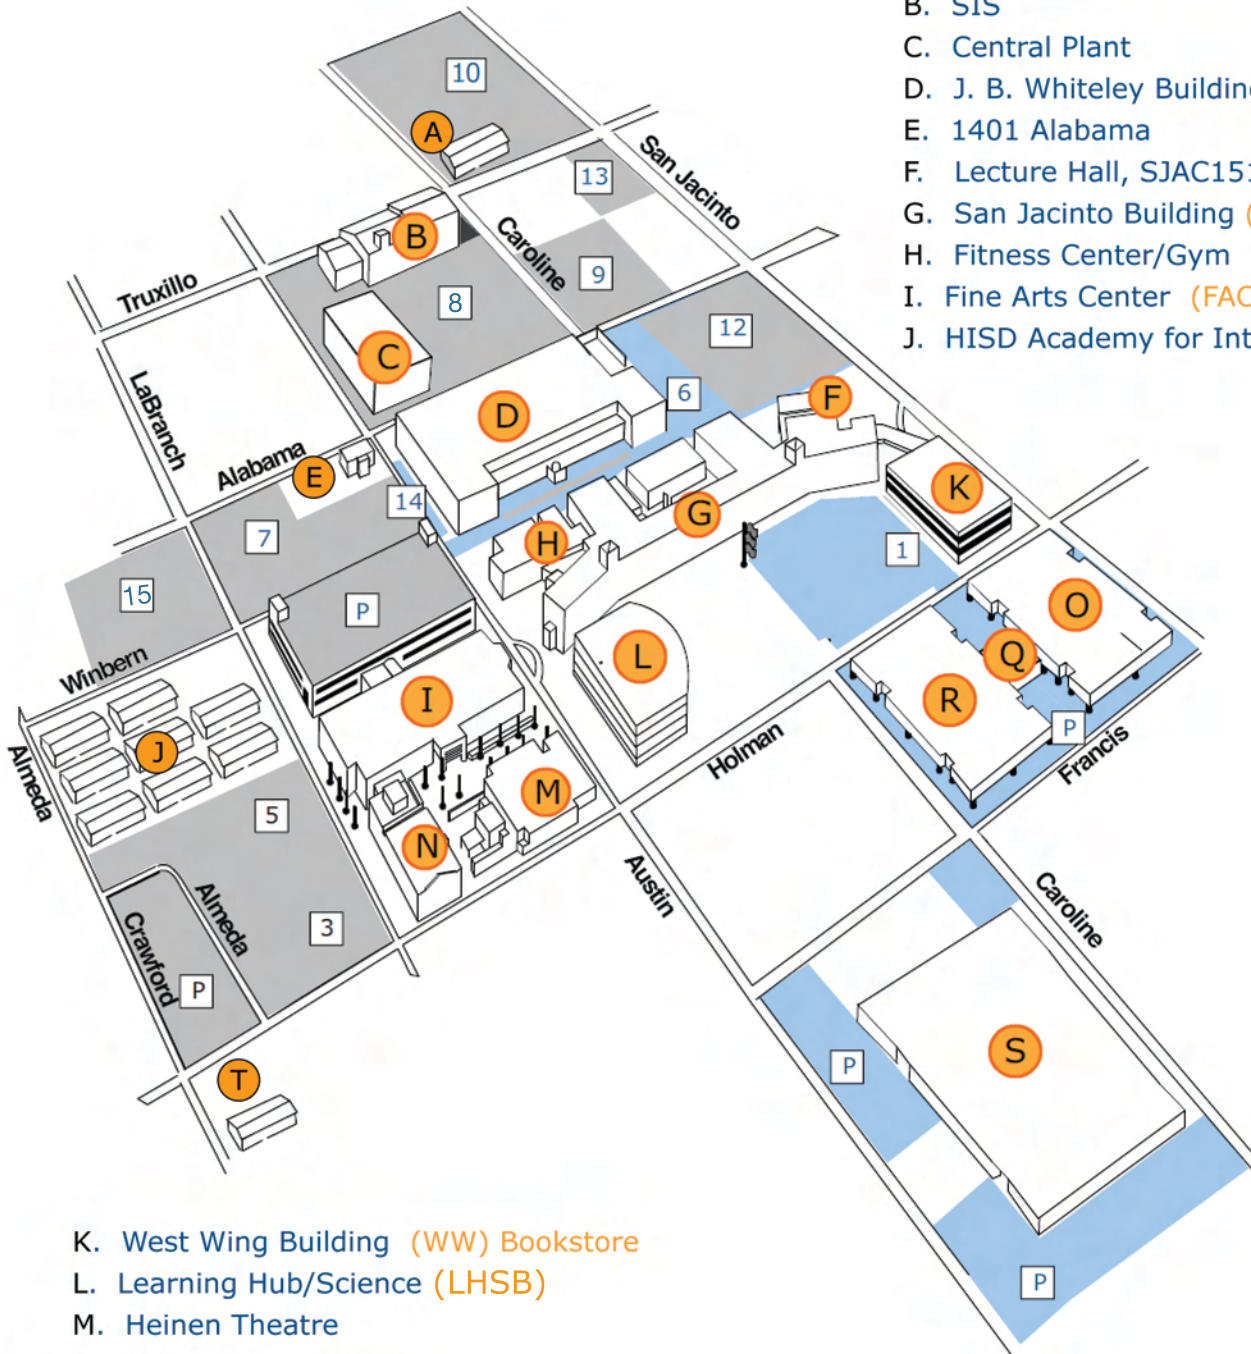

1-15. Parking Lots

- A. Caroline Annex 3902 Caroline
- B. SIS
- C. Central Plant
- D. J. B. Whiteley Building (JBW)
- E. 1401 Alabama
- F. Lecture Hall, SJAC151 (SJAC)
- G. San Jacinto Building (SJAC)
- H. Fitness Center/Gym
- I. Fine Arts Center (FAC)
- J. HISD Academy for International Studies

- K. West Wing Building (WW) Bookstore
- L. Learning Hub/Science (LHSB)
- M. Heinen Theatre
- N. Theatre One (THT1)
- O. Business Career Center (BSCC)
- P. Parking Lots
- PG. Parking Garage 1st Floor Staff; 2nd-5th Students
- Q. Curriculum Innovation Center (CIC)
- R. J. Don Boney (JDB)
- S. Educational Development Center (EDC)
- T. Crawford Annex (CRAW) 3412 Crawford